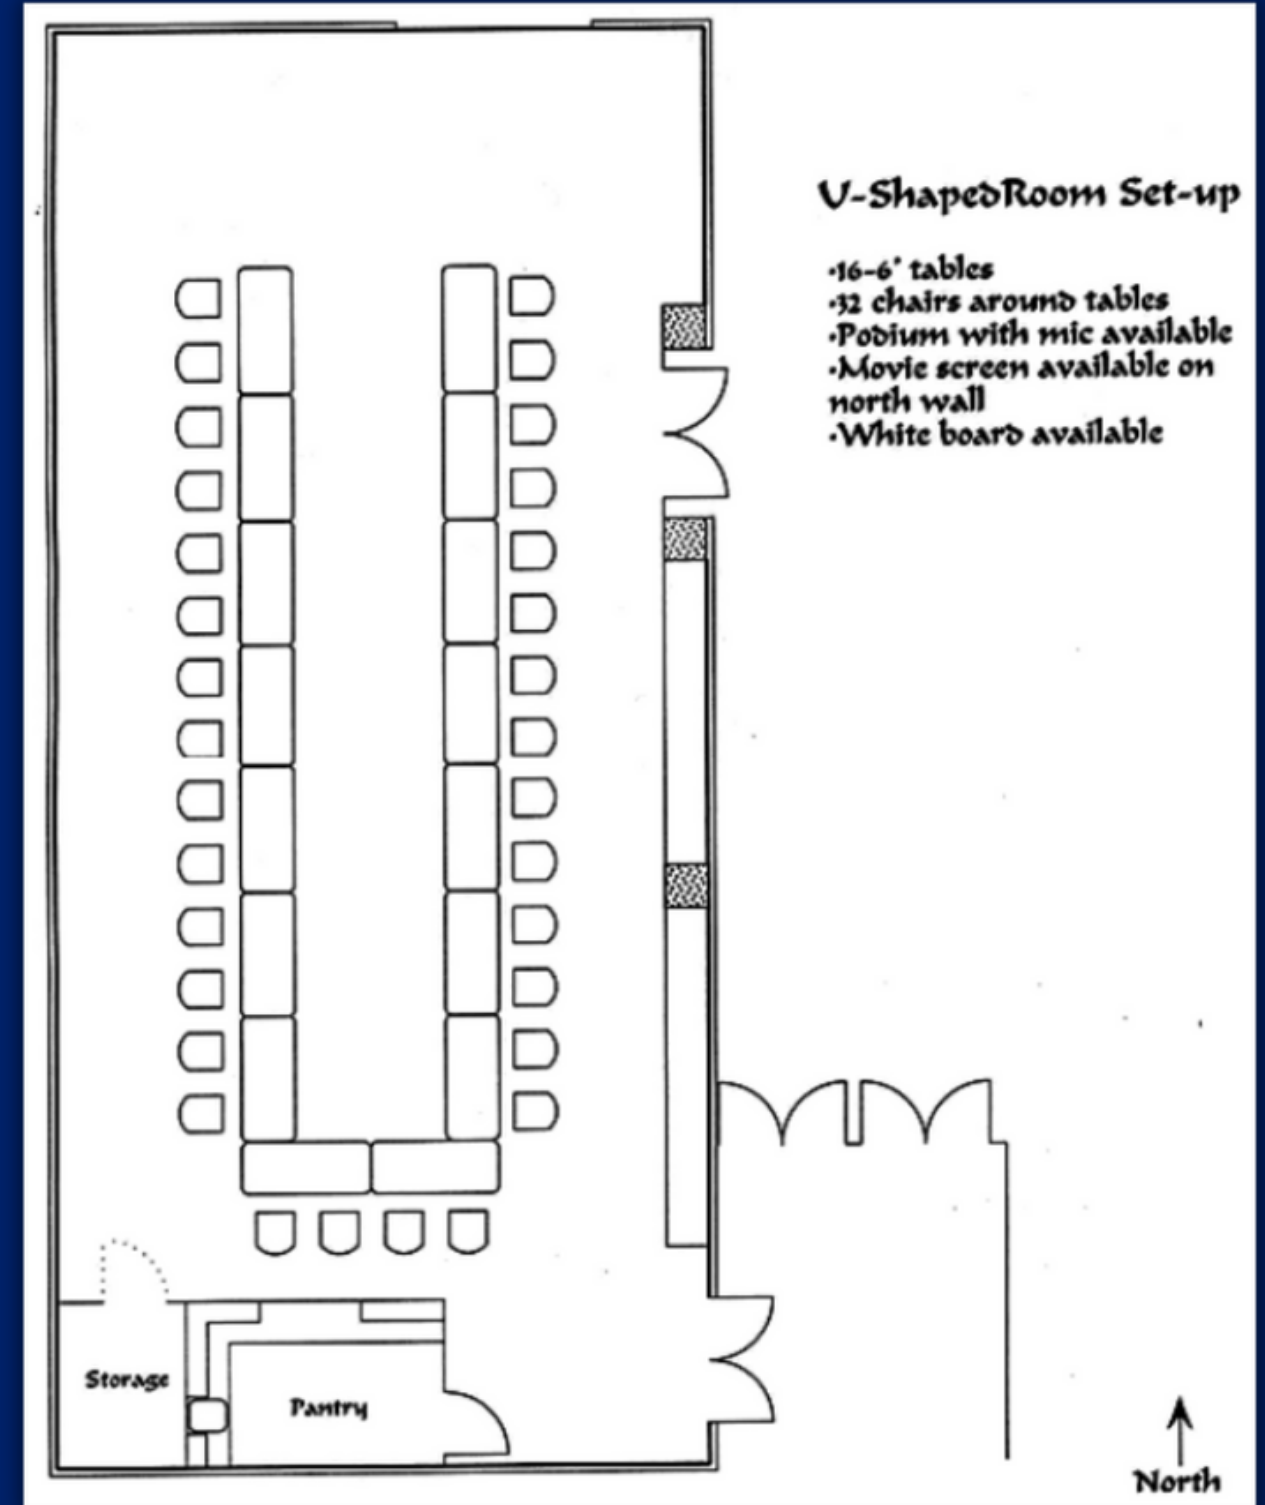

LECTURE

MAX CAPACITY 50

RIMAC Conference Room

Classroom Set-up

- 8-6' tables in 2 rows
- 2 chairs at each table
- 8' head table with up to 4 chairs
- White board available
- Podium with mic available

CLASSROOM

MAX CAPACITY 30

RIMAC Conference Room

**U
SHAPE**

MAX CAPACITY 30

RIMAC Conference Room

**MAX CAPACITY
50**

**725 SQ. FT
29' X 25'**

EMPTY SPACE

Triton Conference Room

MAX CAPACITY 32

**U
SHAPE**

Triton Conference Room

MAX CAPACITY 32

BOARD ROOM

Triton Conference Room

MAX CAPACITY 120