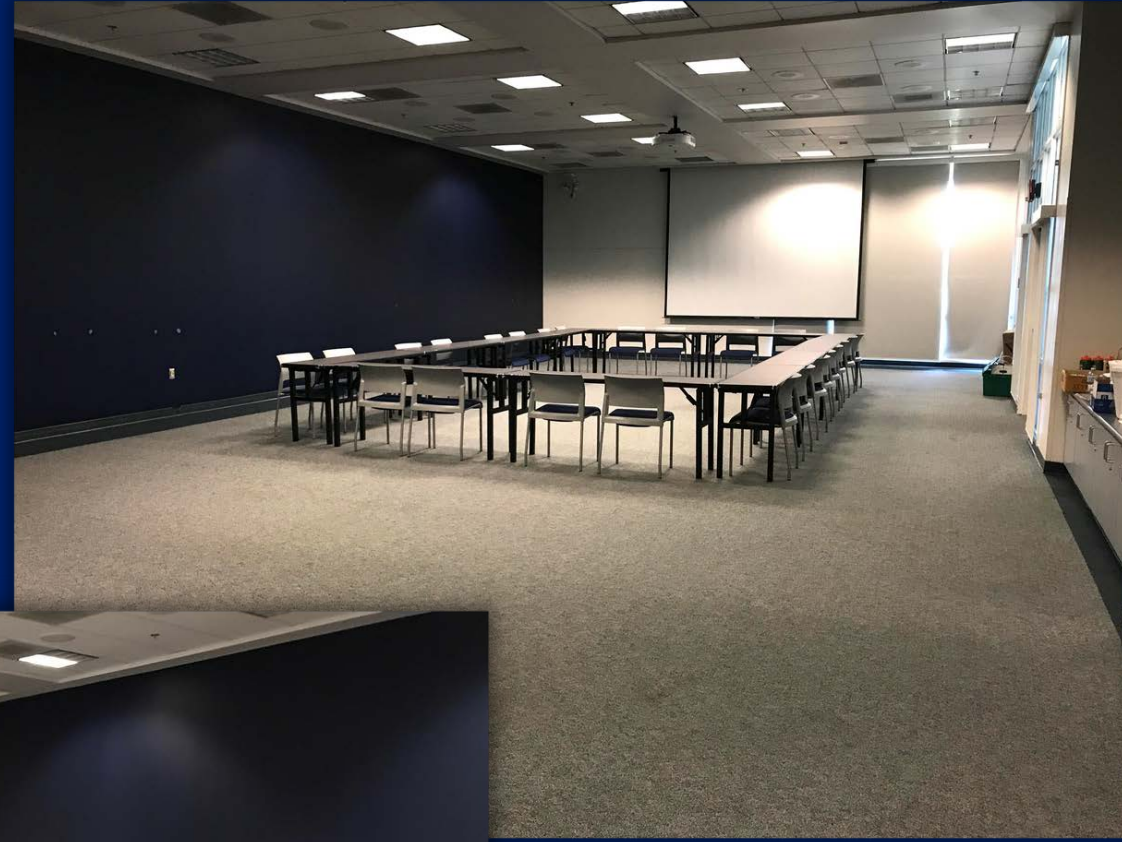

LECTURE

MAX CAPACITY 50

RIMAC Conference Room

Classroom Set-up

- 8-6' tables in 2 rows
- 2 chairs at each table
- 8' head table with up to 4 chairs
- White board available
- Podium with mic available

CLASSROOM

MAX CAPACITY 30

RIMAC Conference Room

**U
SHAPE**

MAX CAPACITY 30

RIMAC Conference Room

**MAX CAPACITY
50**

**725 SQ. FT
29' X 25'**

EMPTY SPACE

Triton Conference Room

MAX CAPACITY 32

**U
SHAPE**

Triton Conference Room

MAX CAPACITY 32

BOARD ROOM

Triton Conference Room

MAX CAPACITY 120

LECTURE

Triton Conference Room

MAX CAPACITY 54

CLASSROOM

Triton Conference Room

**MAX 8 ROUND
TABLES**

MAX CAPACITY 64

**2,100 SQ. FT. (30' X 70')
MAX CAPACITY 125**