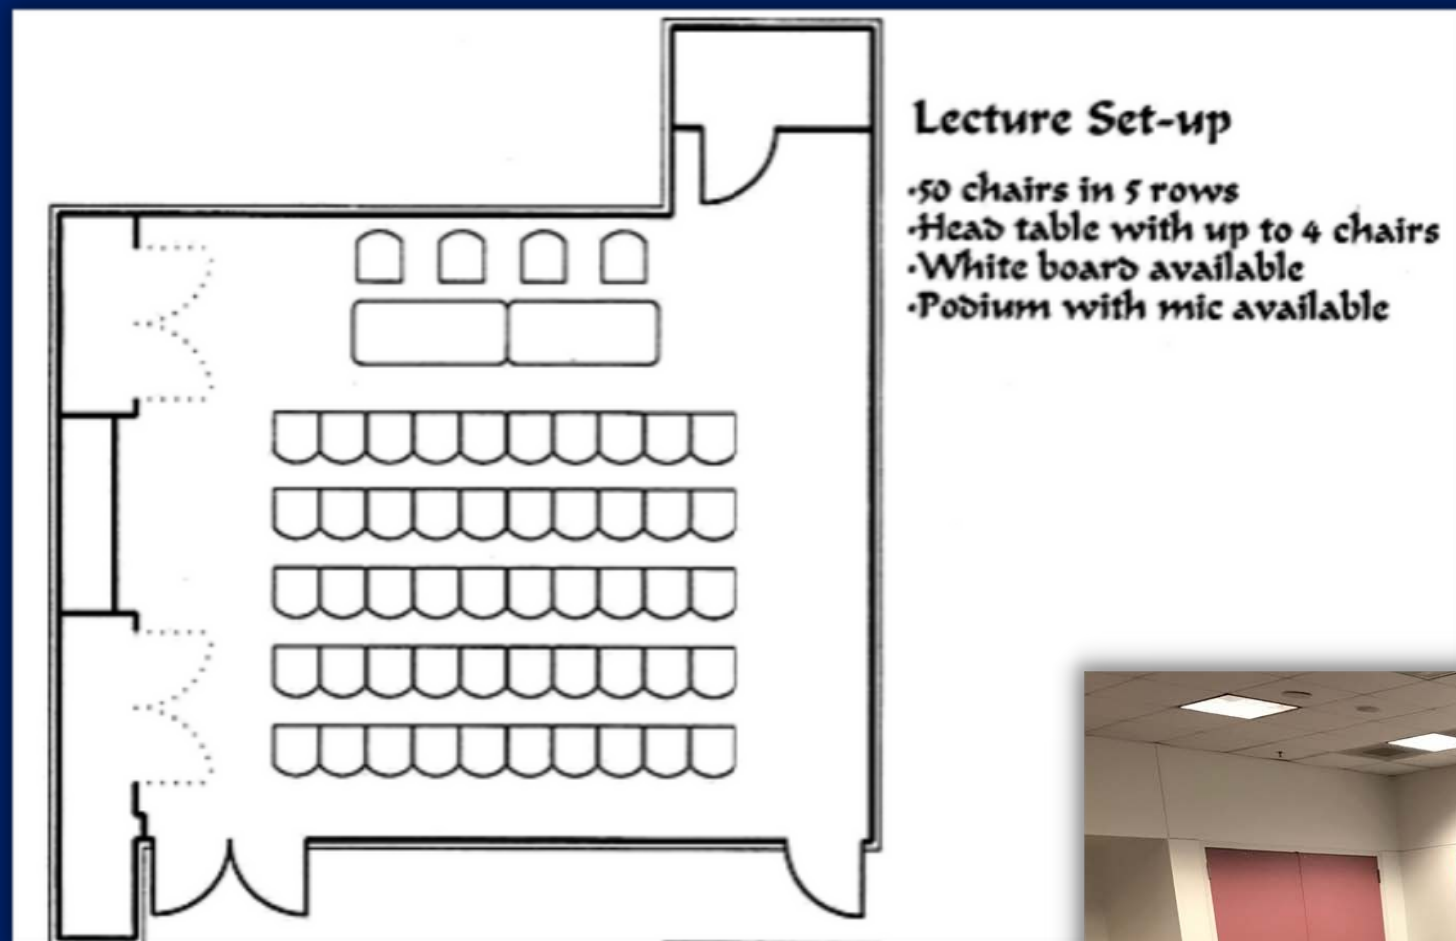

Meeting Room Set-Up

Dugout Conference Room

RIMAC Conference Room

Triton Conference Room

Dugout Conference Room

**U
SHAPE**

**BOARD
ROOM**

MAX CAPACITY 42

MAX CAPACITY 48

**APPROX. 1100 A.S.F.
MAX CAPACITY 92**

ROUND

EMPTY SPACE

RIMAC Conference Room

BOARD ROOM

MAX CAPACITY 18

RIMAC Conference Room

LECTURE

MAX CAPACITY 50

RIMAC Conference Room

Classroom Set-up

- 8-6' tables in 2 rows
- 2 chairs at each table
- 8' head table with up to 4 chairs
- White board available
- Podium with mic available

CLASSROOM

MAX CAPACITY 30

RIMAC Conference Room

**U
SHAPE**

MAX CAPACITY 30

RIMAC Conference Room

**MAX CAPACITY
50**

**725 SQ. FT
29' X 25'**

EMPTY SPACE