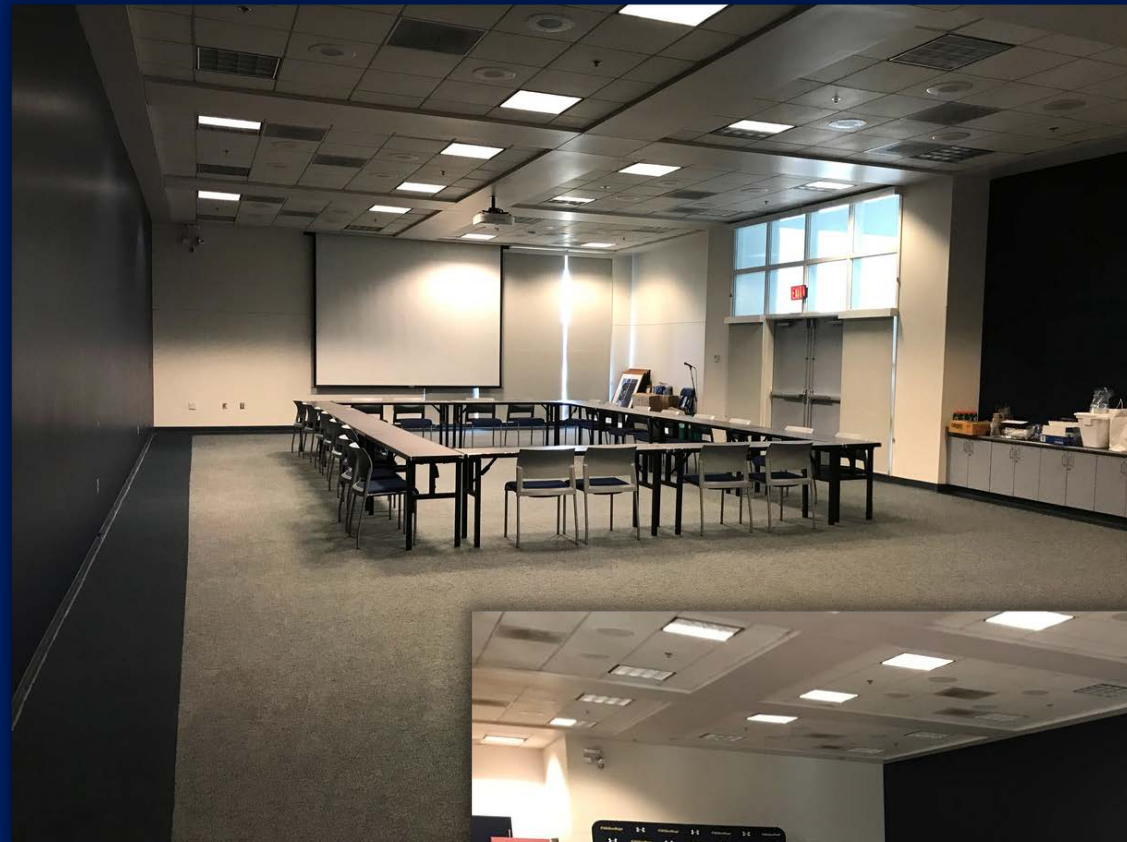

LECTURE

MAX CAPACITY 50

RIMAC Conference Room

Classroom Set-up

- 8-6' tables in 2 rows
- 2 chairs at each table
- 8' head table with up to 4 chairs
- White board available
- Podium with mic available

CLASSROOM

MAX CAPACITY 30

RIMAC Conference Room

**U
SHAPE**

MAX CAPACITY 30

RIMAC Conference Room

**MAX CAPACITY
50**

**725 SQ. FT
29' X 25'**

EMPTY SPACE

Triton Conference Room

MAX CAPACITY 32

**U
SHAPE**

Triton Conference Room

MAX CAPACITY 32

BOARD ROOM

Triton Conference Room

MAX CAPACITY 120

LECTURE

Triton Conference Room

MAX CAPACITY 54

CLASSROOM

Triton Conference Room

**MAX 8 ROUND
TABLES**

MAX CAPACITY 64

**2,100 SQ. FT. (30' X 70')
MAX CAPACITY 125**