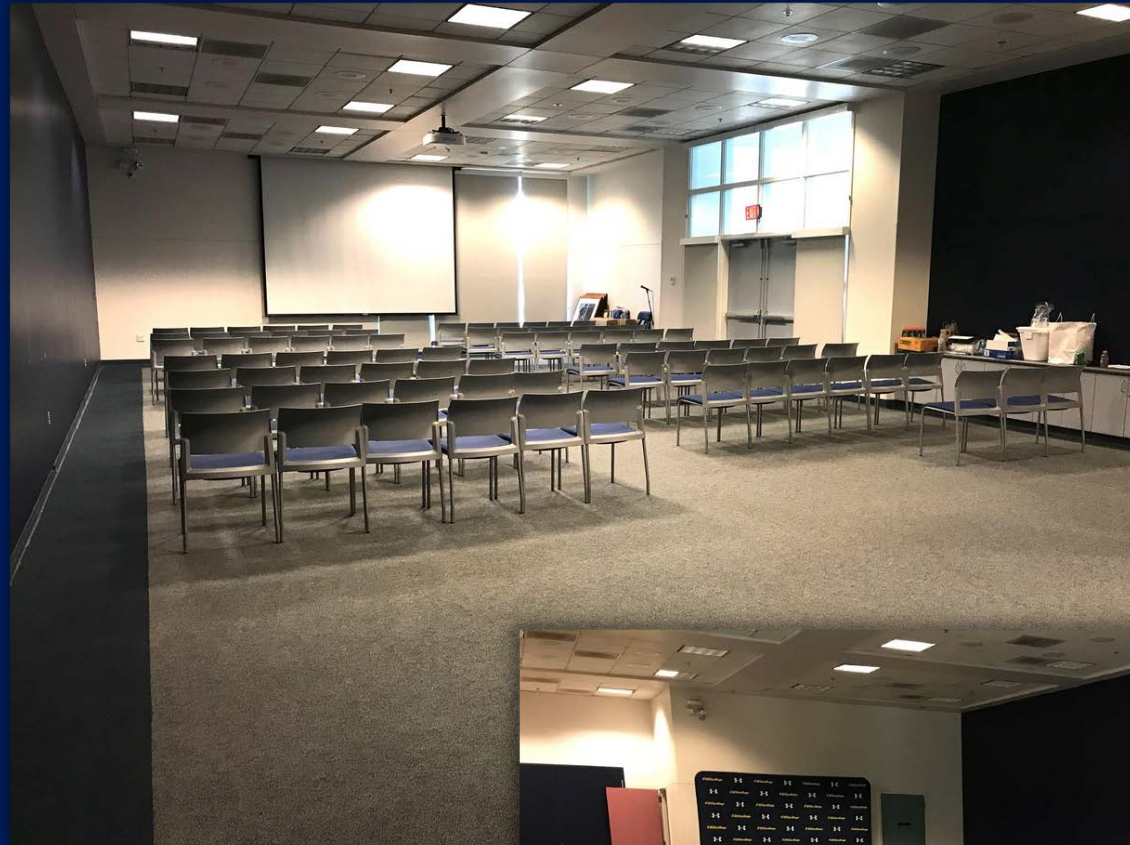

Meeting Room Set-Up

Dugout Conference Room

RIMAC Conference Room

Triton Conference Room

Dugout Conference Room

**U
SHAPE**

**BOARD
ROOM**

MAX CAPACITY 42

LECTURE

MAX CAPACITY 50

RIMAC Conference Room

Classroom Set-up

- 8-6' tables in 2 rows
- 2 chairs at each table
- 8' head table with up to 4 chairs
- White board available
- Podium with mic available

CLASSROOM

MAX CAPACITY 30

RIMAC Conference Room

**U
SHAPE**

MAX CAPACITY 30

RIMAC Conference Room

**MAX CAPACITY
50**

**725 SQ. FT
29' X 25'**

EMPTY SPACE

Triton Conference Room

MAX CAPACITY 32

**U
SHAPE**

Triton Conference Room

MAX CAPACITY 32

BOARD ROOM

Triton Conference Room

MAX CAPACITY 120