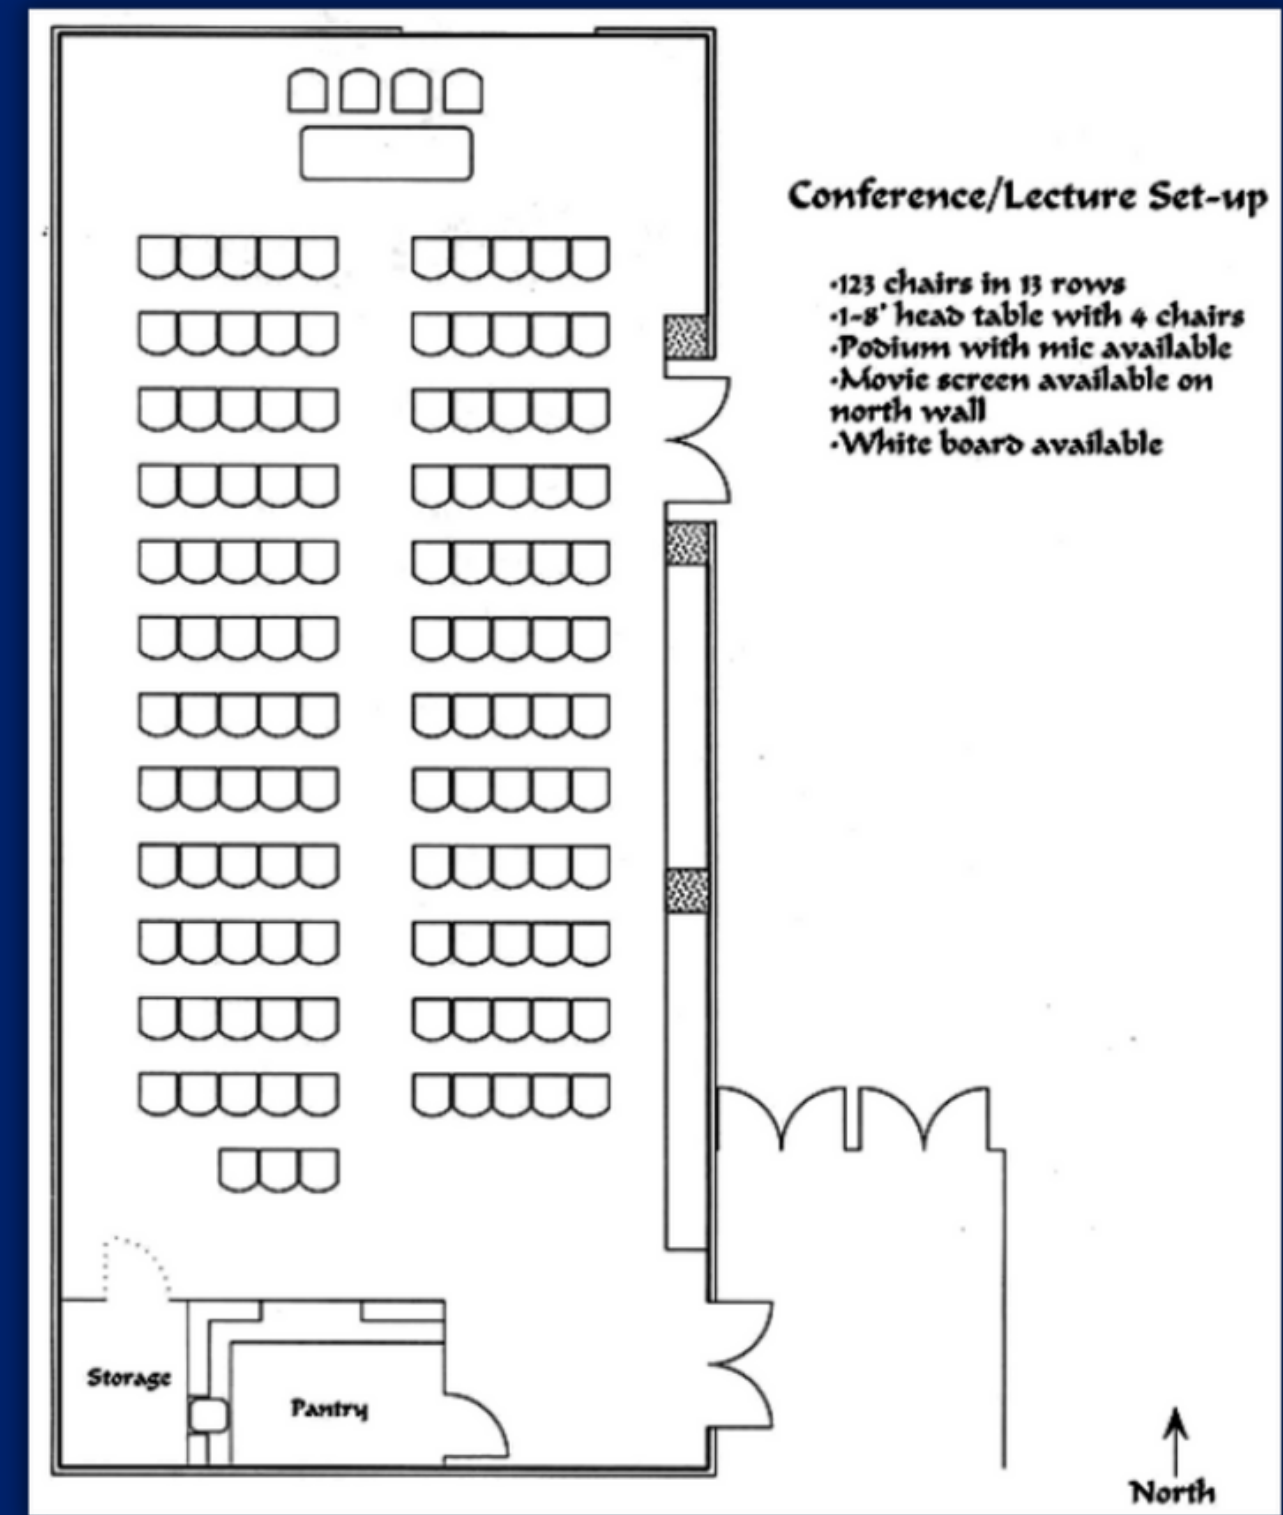

LECTURE

MAX CAPACITY 50

RIMAC Conference Room

Classroom Set-up

- 8-6' tables in 2 rows
- 2 chairs at each table
- 8' head table with up to 4 chairs
- White board available
- Podium with mic available

CLASSROOM

MAX CAPACITY 30

RIMAC Conference Room

**U
SHAPE**

MAX CAPACITY 30

RIMAC Conference Room

**MAX CAPACITY
50**

**725 SQ. FT
29' X 25'**

EMPTY SPACE

Triton Conference Room

MAX CAPACITY 32

**U
SHAPE**

Triton Conference Room

MAX CAPACITY 32

BOARD ROOM

Triton Conference Room

MAX CAPACITY 120

LECTURE

Triton Conference Room

MAX CAPACITY 54

CLASSROOM

Triton Conference Room

**MAX 8 ROUND
TABLES**

MAX CAPACITY 64

**2,100 SQ. FT. (30' X 70')
MAX CAPACITY 125**