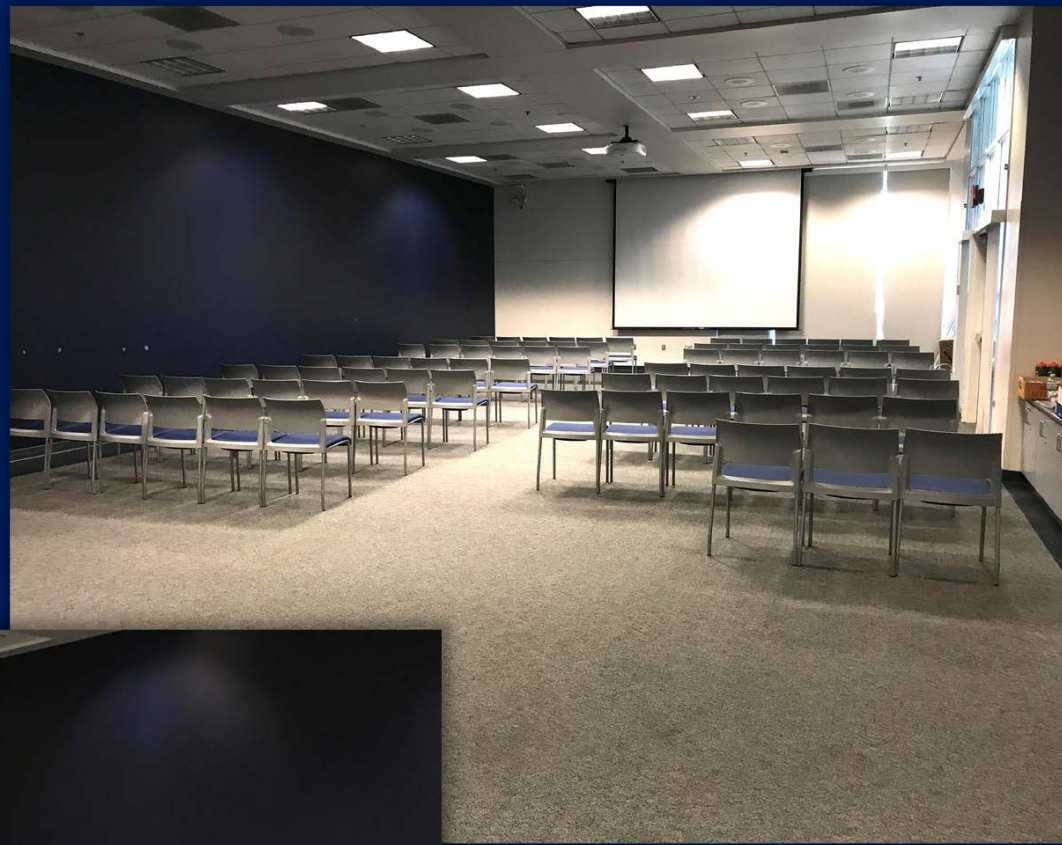

LECTURE

MAX CAPACITY 50

RIMAC Conference Room

Classroom Set-up

- 8-6' tables in 2 rows
- 2 chairs at each table
- 8' head table with up to 4 chairs
- White board available
- Podium with mic available

CLASSROOM

MAX CAPACITY 30

RIMAC Conference Room

**U
SHAPE**

MAX CAPACITY 30

RIMAC Conference Room

**MAX CAPACITY
50**

**725 SQ. FT
29' X 25'**

EMPTY SPACE

Triton Conference Room

MAX CAPACITY 32

**U
SHAPE**

Triton Conference Room

MAX CAPACITY 32

BOARD ROOM

Triton Conference Room

MAX CAPACITY 120

LECTURE

Triton Conference Room

MAX CAPACITY 54

CLASSROOM

Triton Conference Room

**MAX 8 ROUND
TABLES**

MAX CAPACITY 64

**2,100 SQ. FT. (30' X 70')
MAX CAPACITY 125**