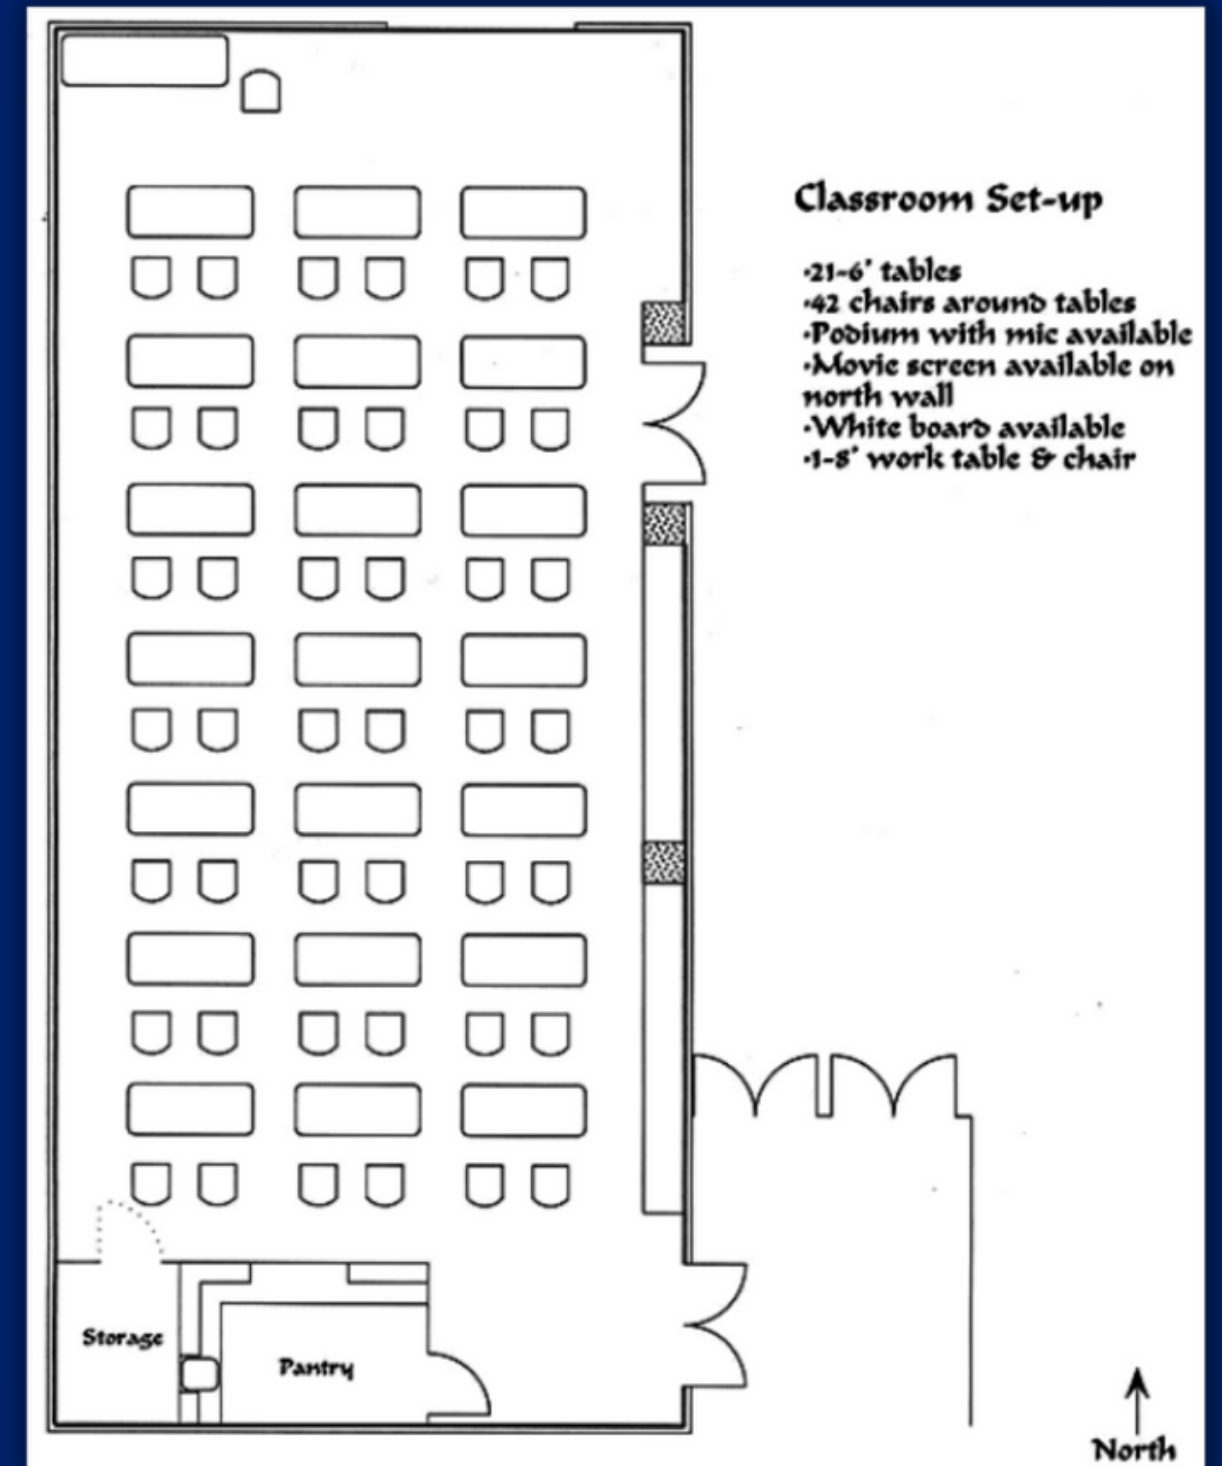

Triton Conference Room

MAX CAPACITY 54

CLASSROOM