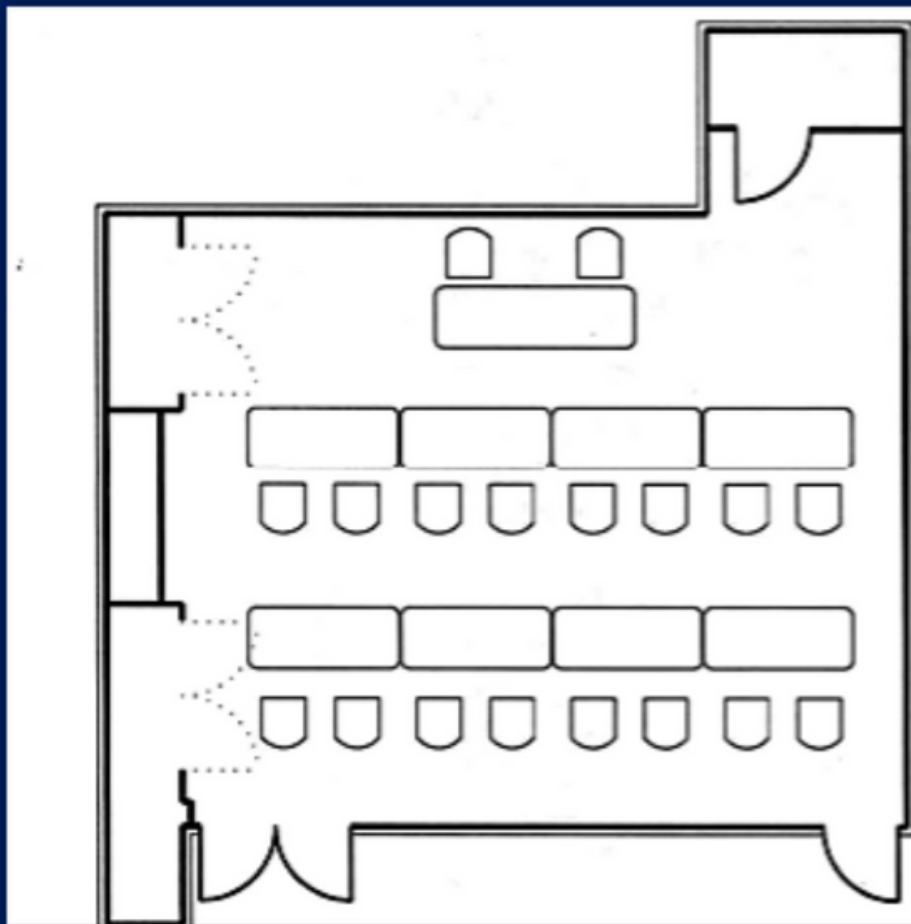

Meeting Room Set-Up

Dugout Conference Room

RIMAC Conference Room

Triton Conference Room

Dugout Conference Room

**U
SHAPE**

**BOARD
ROOM**

MAX CAPACITY 42

MAX CAPACITY 42

Dugout Conference Room

CLASSROOM

MAX CAPACITY 45

MAX CAPACITY 75

LECTURE

Dugout Conference Room

MAX 6 ROUND TABLES

MAX CAPACITY 48

**APPROX. 1100 A.S.F.
MAX CAPACITY 92**

ROUND

EMPTY SPACE

RIMAC Conference Room

BOARD ROOM

MAX CAPACITY 18

RIMAC Conference Room

LECTURE

MAX CAPACITY 50

RIMAC Conference Room

Classroom Set-up

- 8-6' tables in 2 rows
- 2 chairs at each table
- 8' head table with up to 4 chairs
- White board available
- Podium with mic available

CLASSROOM