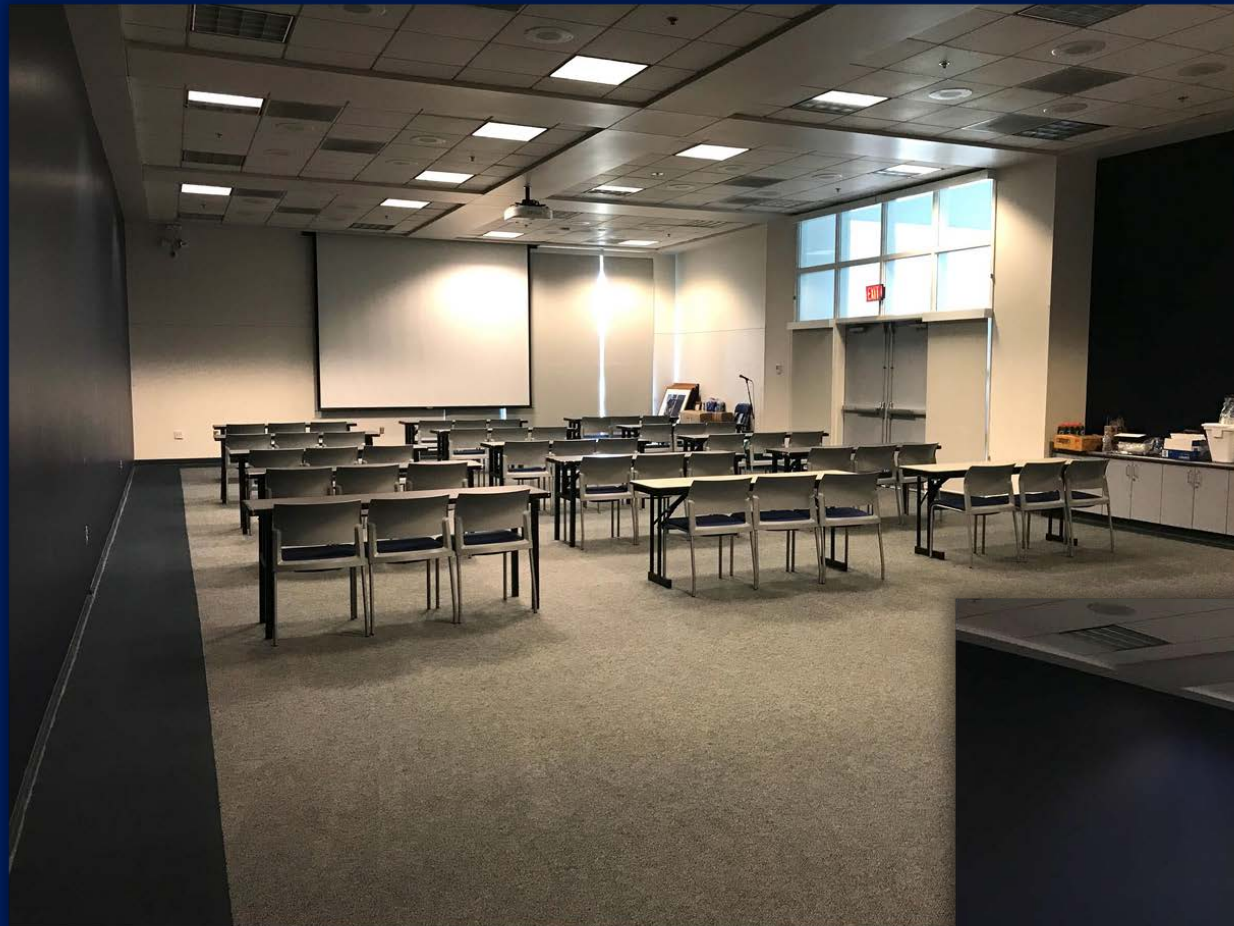

LECTURE

MAX CAPACITY 50

RIMAC Conference Room

Classroom Set-up

- 8-6' tables in 2 rows
- 2 chairs at each table
- 8' head table with up to 4 chairs
- White board available
- Podium with mic available

CLASSROOM

MAX CAPACITY 30

RIMAC Conference Room

**U
SHAPE**

MAX CAPACITY 30

RIMAC Conference Room

**MAX CAPACITY
50**

**725 SQ. FT
29' X 25'**

EMPTY SPACE

Triton Conference Room

MAX CAPACITY 32

**U
SHAPE**

Triton Conference Room

MAX CAPACITY 32

BOARD ROOM

Triton Conference Room

MAX CAPACITY 120

LECTURE

Triton Conference Room

MAX CAPACITY 54

CLASSROOM

Triton Conference Room

**MAX 8 ROUND
TABLES**

MAX CAPACITY 64

**2,100 SQ. FT. (30' X 70')
MAX CAPACITY 125**