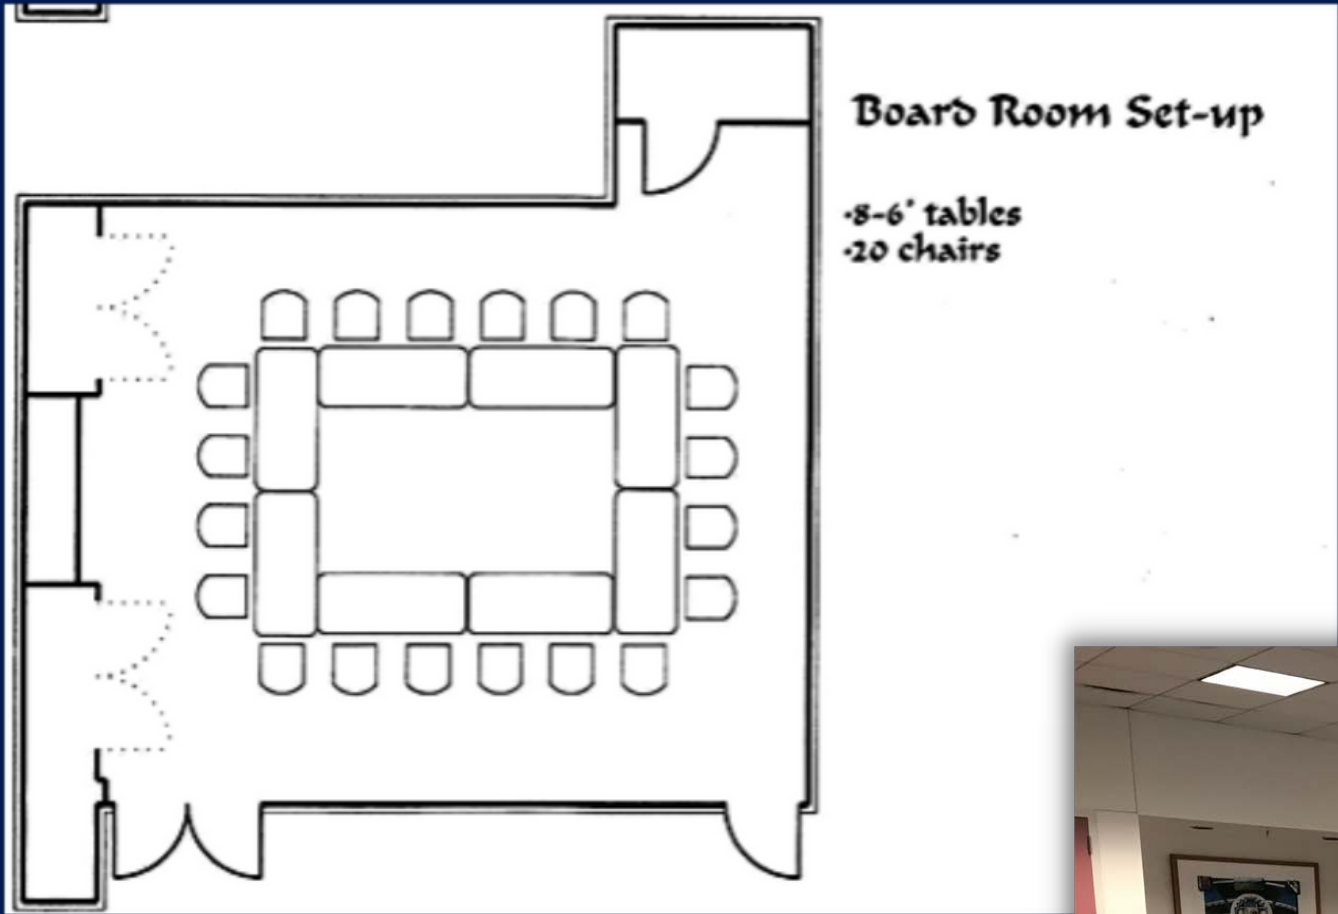

Meeting Room Set-Up

Dugout Conference Room

RIMAC Conference Room

Triton Conference Room

Dugout Conference Room

**U
SHAPE**

**BOARD
ROOM**

MAX CAPACITY 42

MAX CAPACITY 48

**APPROX. 1100 A.S.F.
MAX CAPACITY 92**

ROUND

EMPTY SPACE

RIMAC Conference Room

BOARD ROOM

MAX CAPACITY 18

RIMAC Conference Room

LECTURE

MAX CAPACITY 50

RIMAC Conference Room

Classroom Set-up

- 8-6' tables in 2 rows
- 2 chairs at each table
- 8' head table with up to 4 chairs
- White board available
- Podium with mic available

CLASSROOM

MAX CAPACITY 30

RIMAC Conference Room

**U
SHAPE**

MAX CAPACITY 30

RIMAC Conference Room

**MAX CAPACITY
50**

**725 SQ. FT
29' X 25'**

EMPTY SPACE