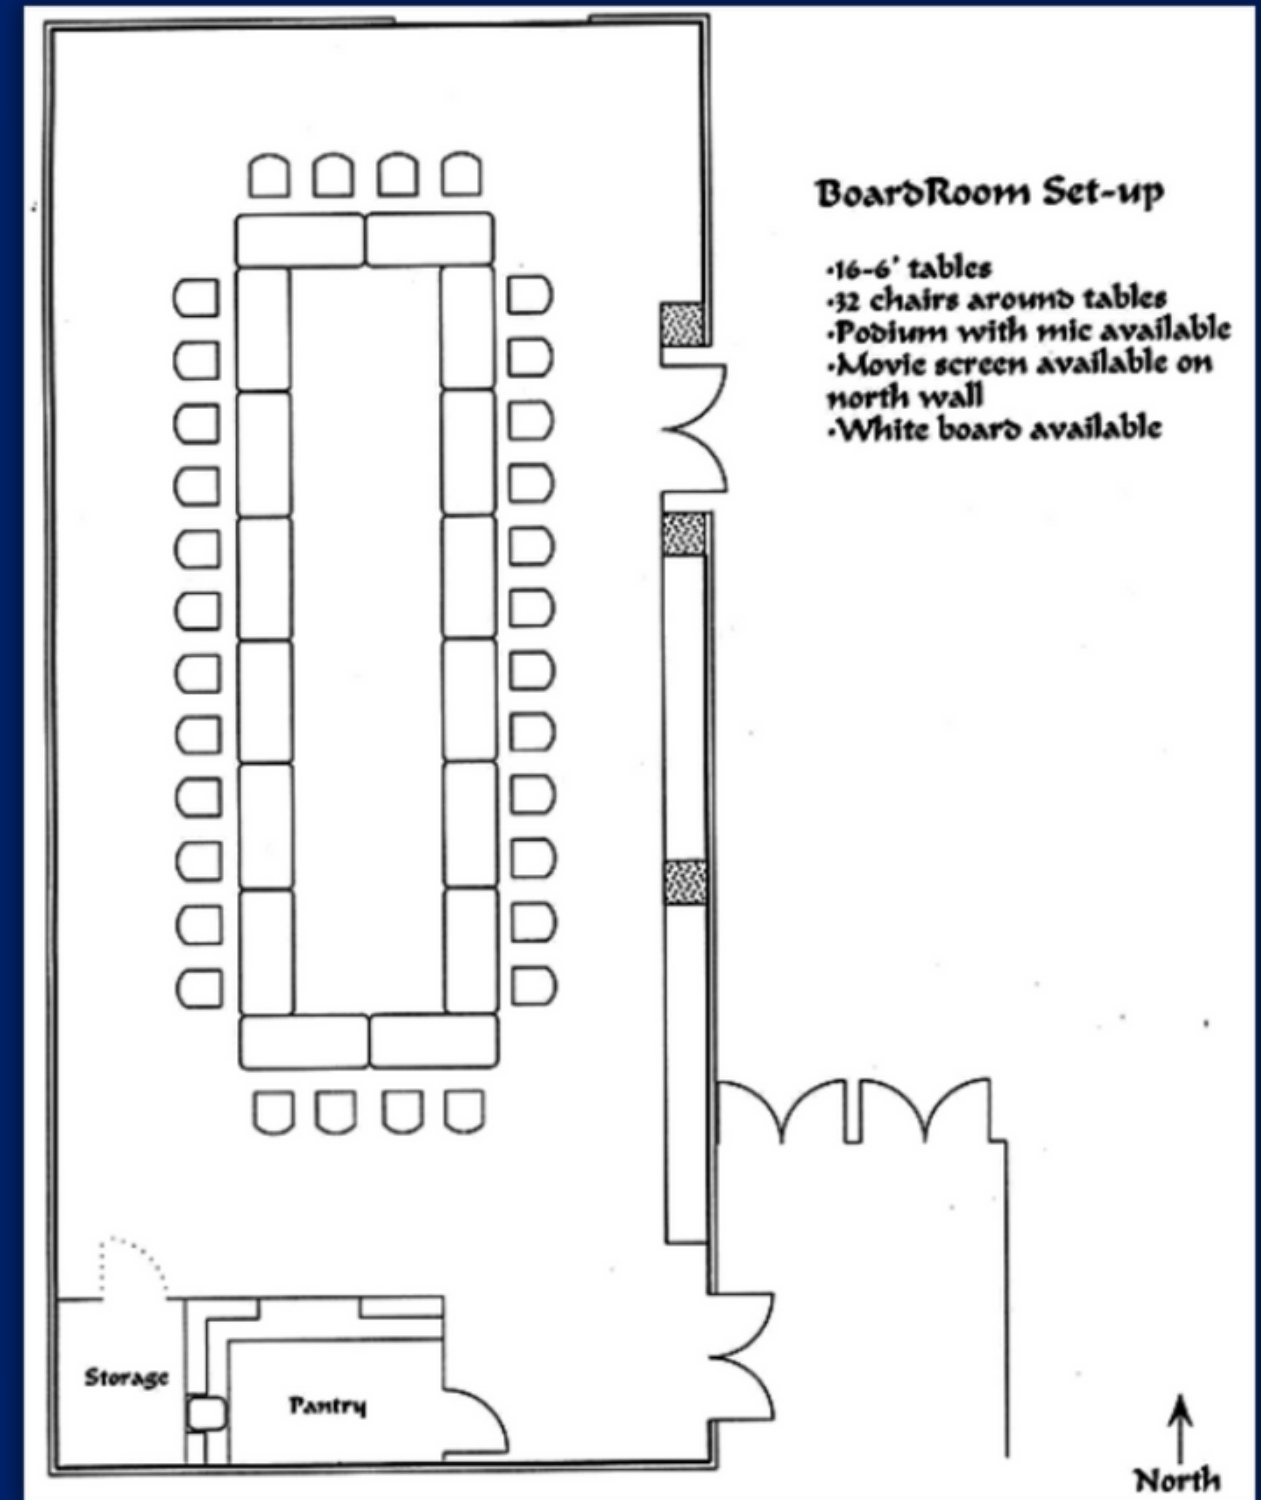

LECTURE

MAX CAPACITY 50

RIMAC Conference Room

Classroom Set-up

- 8-6' tables in 2 rows
- 2 chairs at each table
- 8' head table with up to 4 chairs
- White board available
- Podium with mic available

CLASSROOM

Triton Conference Room

MAX CAPACITY 32

**U
SHAPE**

Triton Conference Room

MAX CAPACITY 32

BOARD ROOM

Triton Conference Room

MAX CAPACITY 120

ROUND

EMPTY SPACE